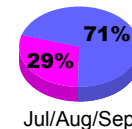

Membership Results
2012-2013

Membership
2011-2012

Month	Net Memb Goal	Actual New Memb	Actual Dropped Memb	Gain/Loss of Memb	Gain/Loss of Memb
Jul/Aug/Sep	-25	42	-71	-29	-27
Oct/Nov/Dec	20	52	-32	20	-15
Jan/Feb/Mar	40	0	0	0	16
Totals	35	94	-103	-9	-26

Membership Results 2012-2013

Goal, New, Dropped, Gain/Loss

Comparison of Membership Gain/Loss

Current Year Compared to the Previous Year

Gender Comparison 2012-2013

Jan/Feb/Mar

Male

Female