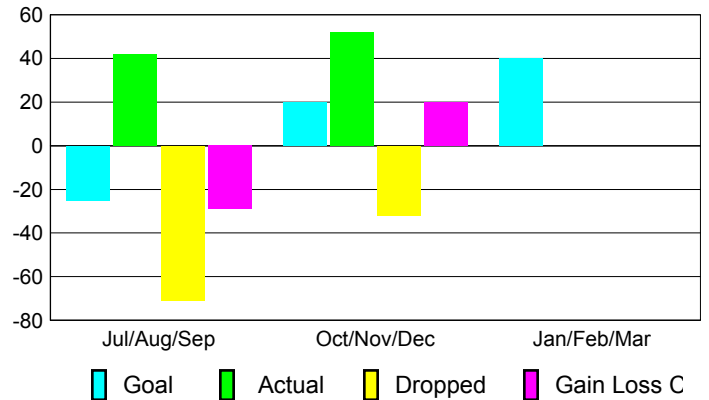

Membership Results 2012-2013

Goal, New, Dropped, Gain/Loss

Comparison of Membership Gain/Loss

Current Year Compared to the Previous Year